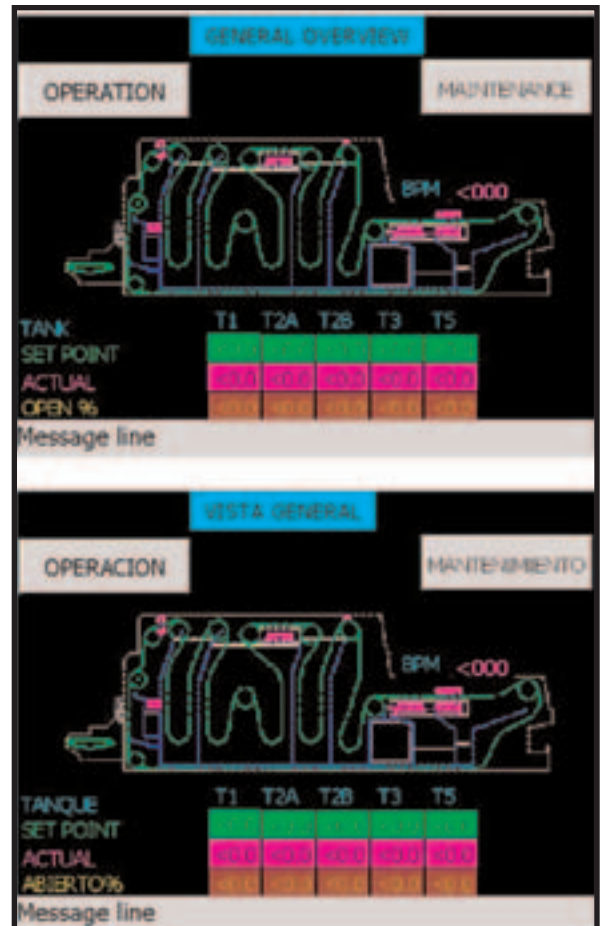

Modernization Kit No. 4750099 Control Panel Upgrade

- Uses PLC
- Human Machine Interface (HMI) or PanelView
- Operation friendly
- Help to navigate to the different controls of the machine
- Easy to change set point & troubleshoot
- Maintenance friendly