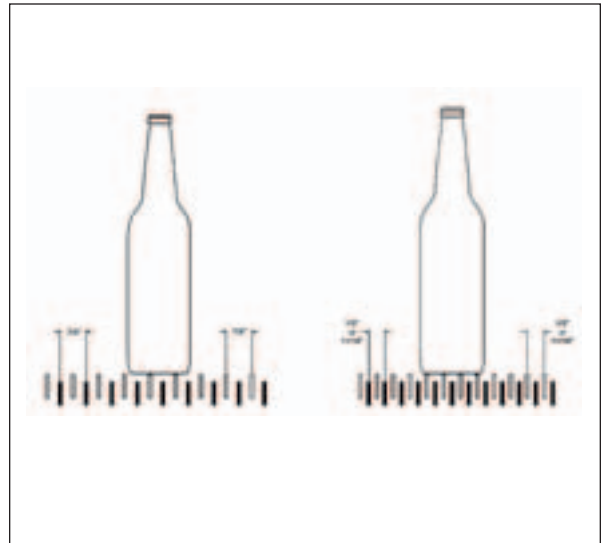

Modernization Kit No. 4750502 Grate Bed Conversion

Barry-Wehmiller now offers a grate strip conversion from 7/8" grate strip centers to 1/2" or 11/16" centers. The smaller separation between grate strips provides added container stability and better conveying control. Containers are moved along the pasteurizer bed more smoothly with less possibility of falling. The smaller distance between strips also allows for the effective processing of containers with smaller diameters.

The conversion package includes the following components:

- All Necessary Grate Strips.
- One on One Stripper Castings with Angles.
- Comb Strips
- Connectors
- All the necessary drawings and instructions for installation.