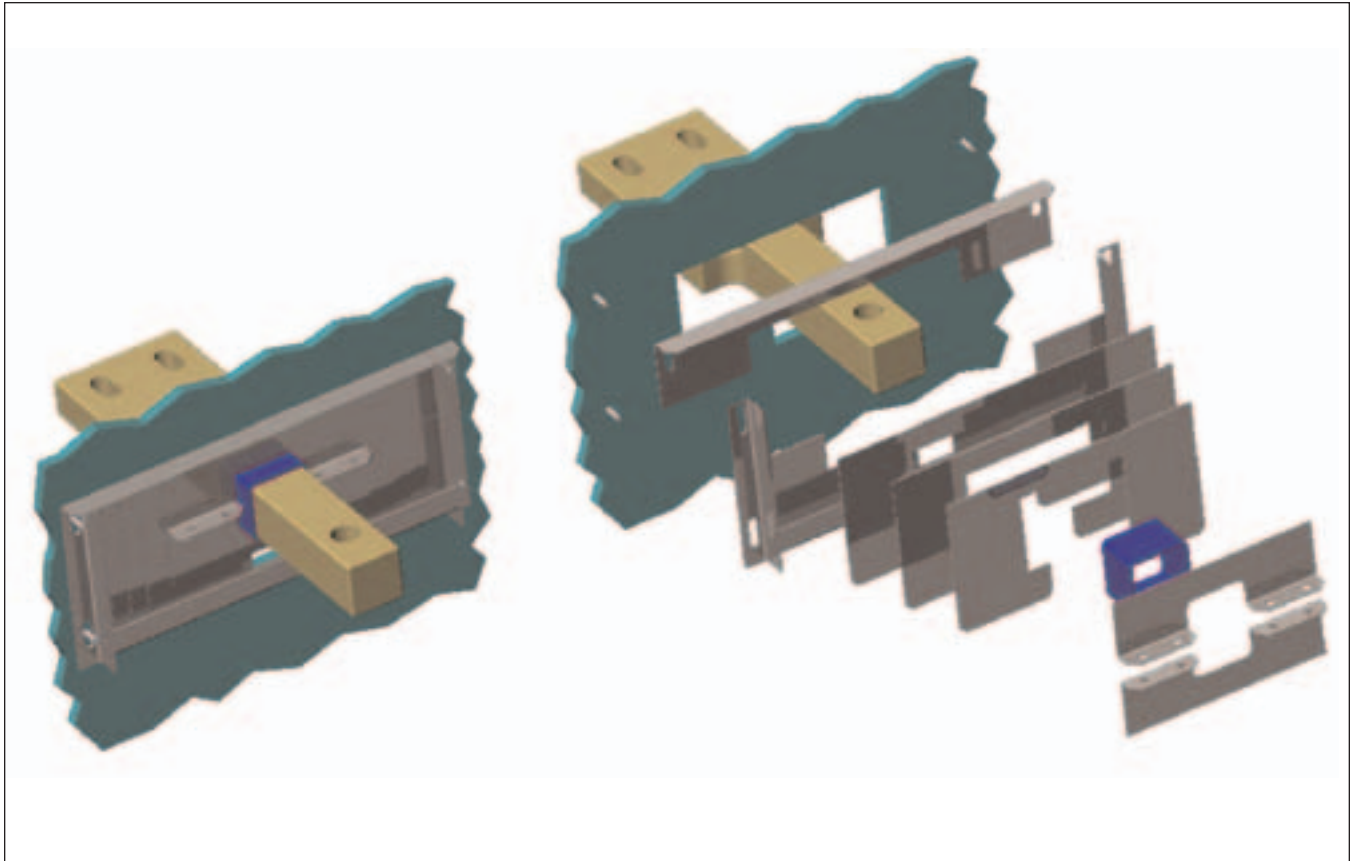

Modernization Kit No. 4750512
Sliding Window Cover

Barry-Wehmiller offers an improved Sliding Window Covers for Walking Beam Pasteurizers. This kit eliminates leaking and improves the aesthetics of your Pasteurizer. Also helps with maintenance, you do not have to remove the grate beams for installation or removal of the window covers.

This Sliding Window Cove can be installed on existing Model D and F Vortex Pasteurizers.

Please contact your Barry-Wehmiller Customer Service Departments for further details.