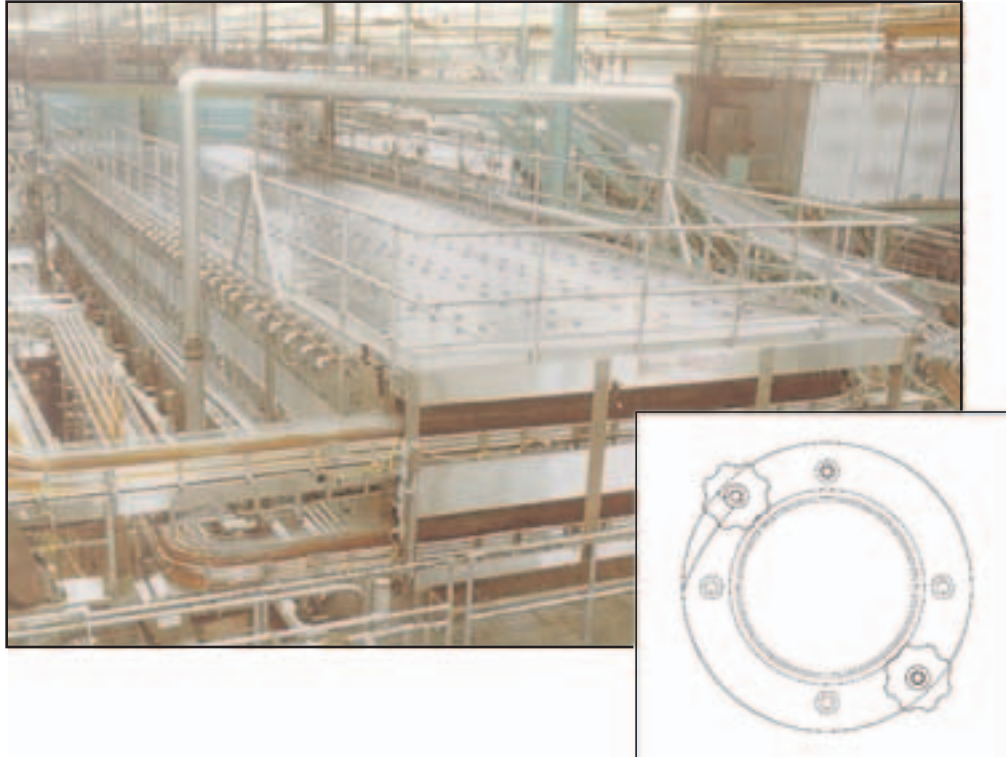

Modernization Kit No. 4750313
Swing-Out Window Adaptor Kit

A Swing-Out Window Adaptor Kit for improved visual inspection has been developed to upgrade existing oval pasteurizer windows. The Swing-Out feature allows easy access to the interior of a pasteurizer during operation. Problems that affect the quality of the pasteurization process can be found quickly and corrected.

Each Swing-Out Window Adaptor Kit replaces one window and it is suggested that an entire pasteurizer be converted at the same time. This feature is also available as a production option on new pasteurizers.